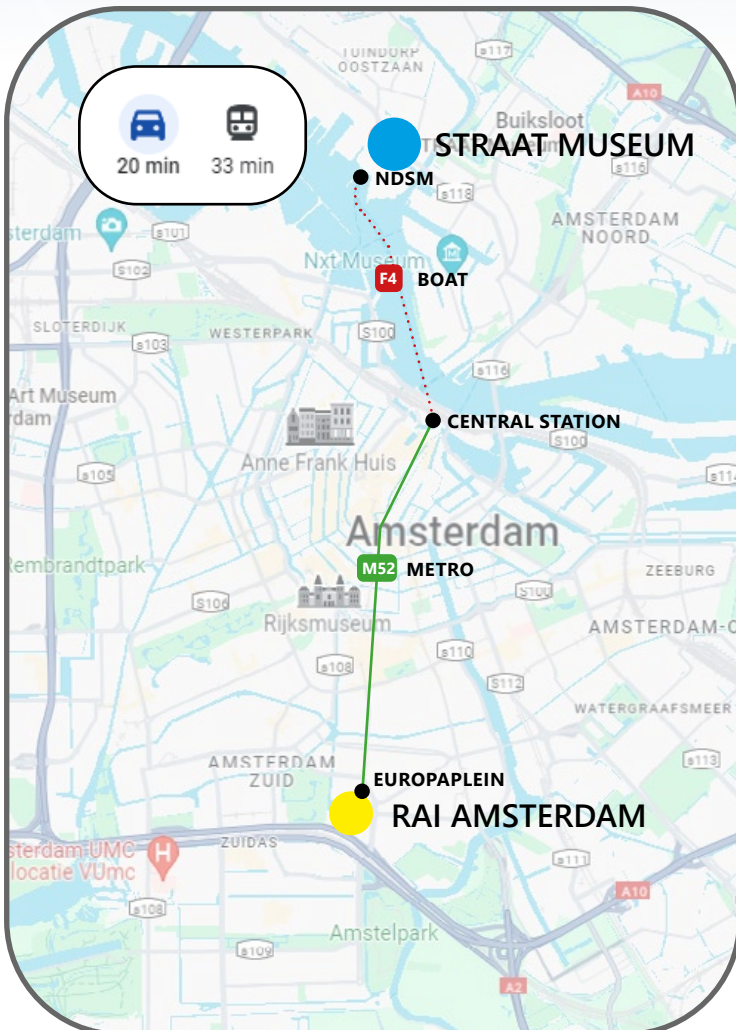

Directions

● EADV 2024

RAI AMSTERDAM
Europaplein 24
1078 GZ Amsterdam
Netherlands

● ICG Meeting

STRAAT Museum
NDSM-Plein 1
1033 WC Amsterdam
Netherlands

Open Route in **Google Maps**

See Route

RAI AMSTERDAM (EADV)

1 min by feed

M52 EUROPAPLEIN

Metro 52 Noord
7 min (4 Stopps)

CENTRAL STATION

6 min by feed

F4 BOAT F4 (Ferry all 15 min) - free of charge

13 min, direct

NDSM

3 min by feed

STRAAT Museum